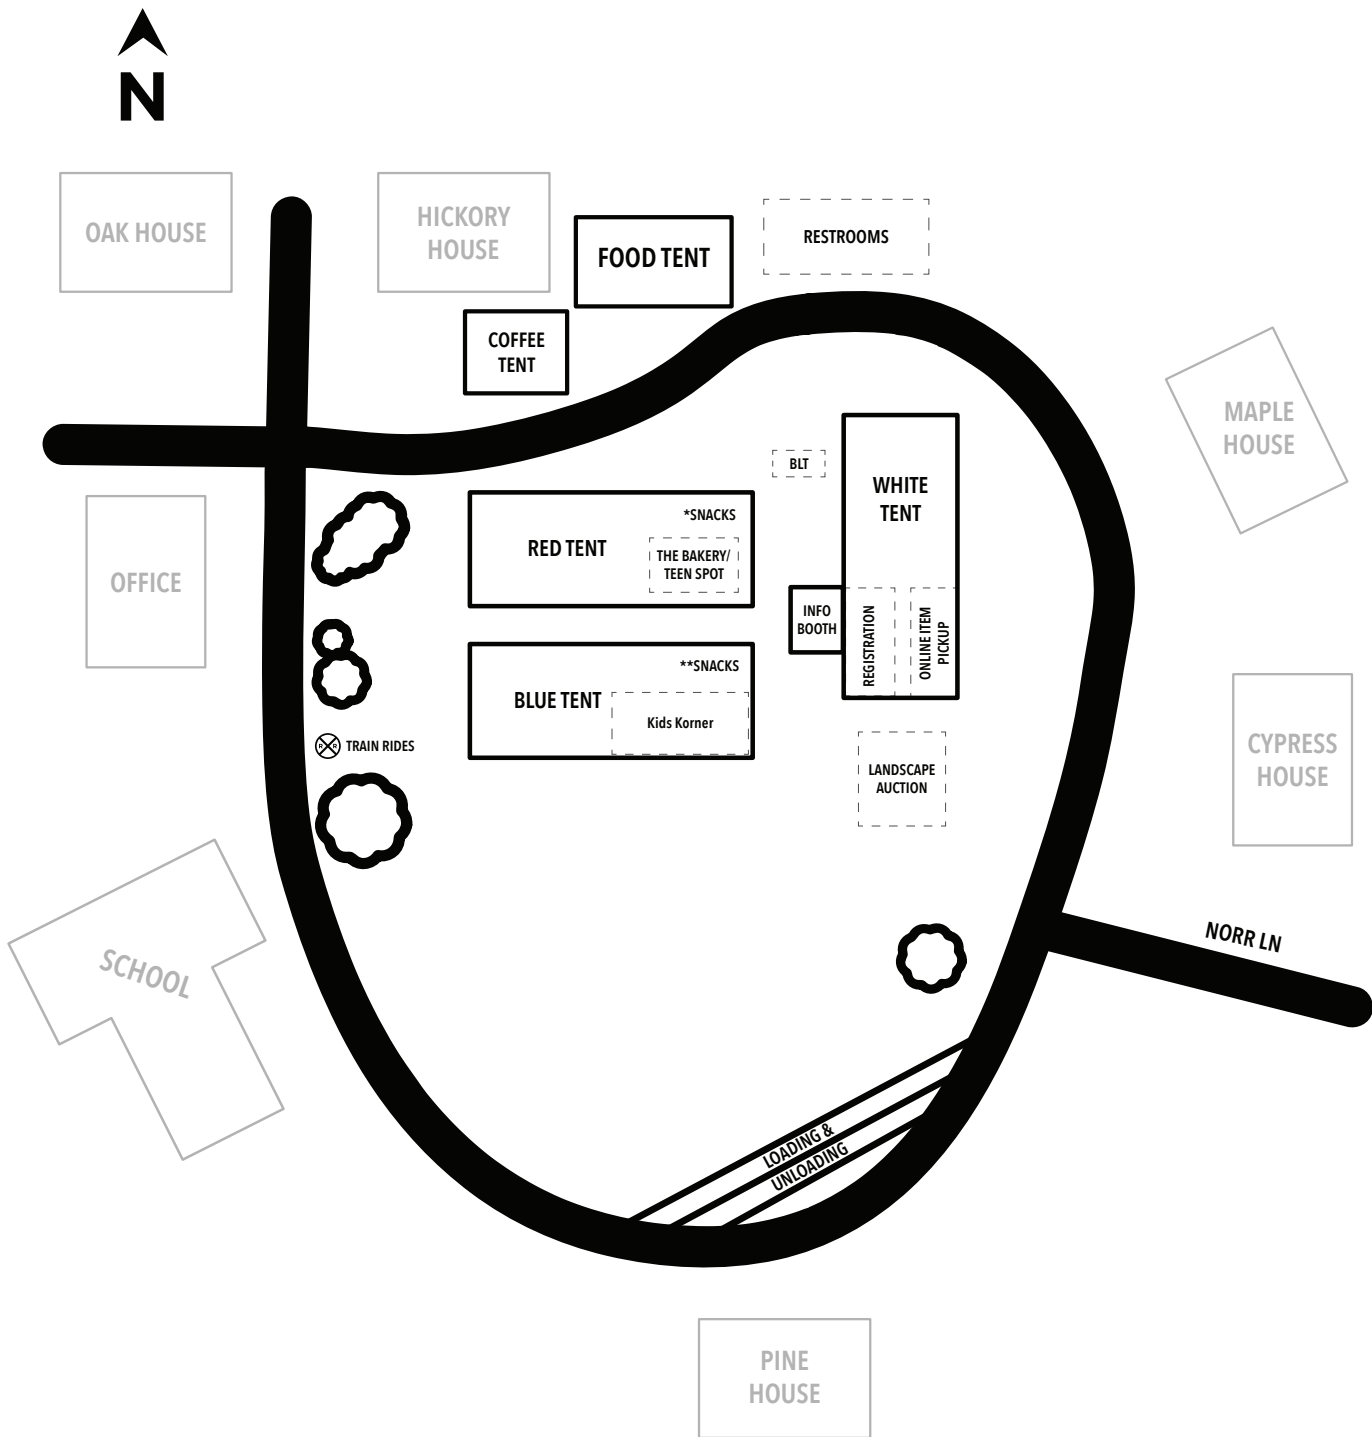

Auction Layout

**Snacks available in the Blue Tent

- Meals 2 Go
- Popcorn & Snacks
- Sno Cones
- Ice Cream
- Candy Shoppe

*Snacks available in the Red Tent

- Potato Curls
- Pizza
- Lemon Shakeups
- Smoothies